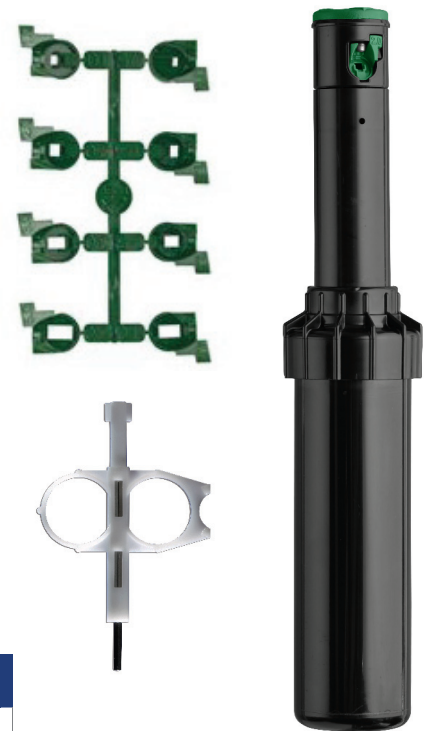

### SATURN GEAR DRIVE SPRINKLER

This medium area Pop Up Gear Drive Sprinkler covers areas from 4.5m up to a 9m radius in a part to full circle spray pattern. The gear drive rotor ensures even and complete water coverage as well as a quiet spray.

#### FEATURES

- **Spray Distance** - Sprays adjust from a 4.5m to 9m radius
- **Area Coverage** - Ideal for small to medium lawns
- **Bonus Nozzles Included** - Customise each sprinkler for equal yard saturation.
- **Adjustable Coverage** - Simple adjustment for full or part circle (40 to 360 degrees)
- **Quiet Operation** - Gear-drive rotor sprinkler offers a quiet and smooth rotating spray
- **Extra Large Filter Screen** - Traps debris to prevent large objects from becoming lodged in the gear head while debris small enough to pass through the filter screen should pass through the head and out the nozzle

MODELS	CODE
Orbit Saturn III Pop Up Gear Drive Sprinkler	96079

*Note: Specifications subject to change without notice - Product drawings / Images are representative only and are subject to change*

SPRINKLER SYS\_96079\_V1.06-20