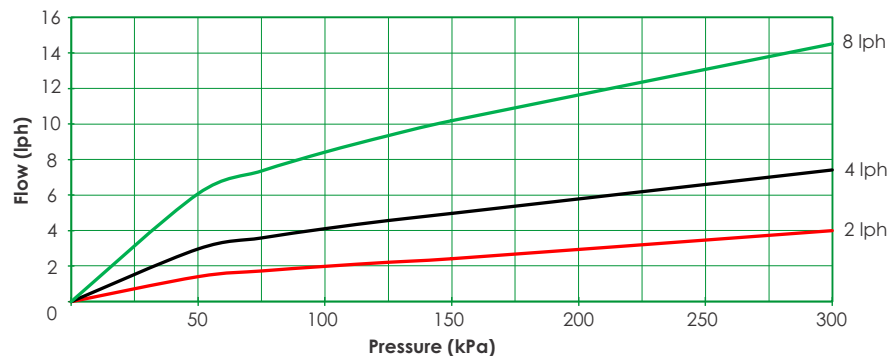

Flow Rate

Ordering Information - Agri Drip™ Classic

Description	Order Code	Pack Quantity	Packs per Carton	Carton (kg)
2 lph	30225	100	85	10.4
4 lph	30245	100	85	10.4
8 lph	30285	100	85	10.4

Specifications

Dimensions Assembled		UV Stabilised Material		Base/Connection Type	
HEIGHT	23 mm	BASE	polypropylene	Inlet	BARB 4 mm
DIAMETER	20 mm	CAP	polypropylene	Outlet	SPOUT 4 mm
WEIGHT (approx.)	1.3 g