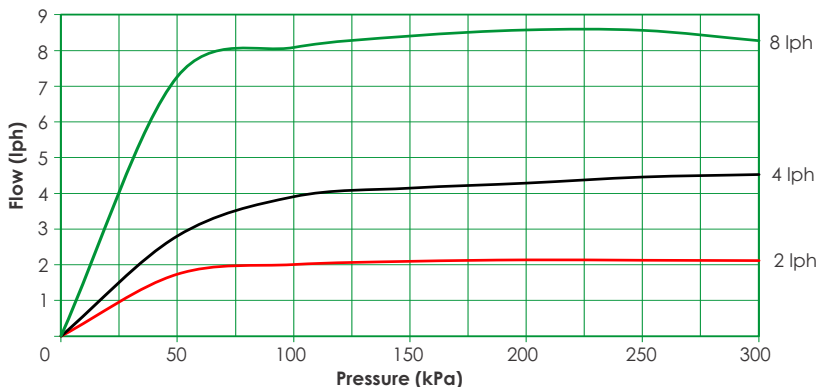

Flow Rate

Ordering Information - Agri Drip™ PC

Flow	Order Code	Pack Quantity	Packs Per Carton	Carton (kg)
2 lph	30325	100	75	10.6
4 lph	30345	100	75	10.6
8 lph	30365	100	75	10.6

Specifications

Dimensions Assembled		UV Stabilised Material		Base/Connection Type	
HEIGHT	23 mm	BASE	polypropylene	Inlet	BARB 4 mm
DIAMETER	20 mm	CAP	polypropylene	Outlet	SPOUT 4 mm
WEIGHT (approx.)	1.3 g	DIAPHRAGM	silicone rubber