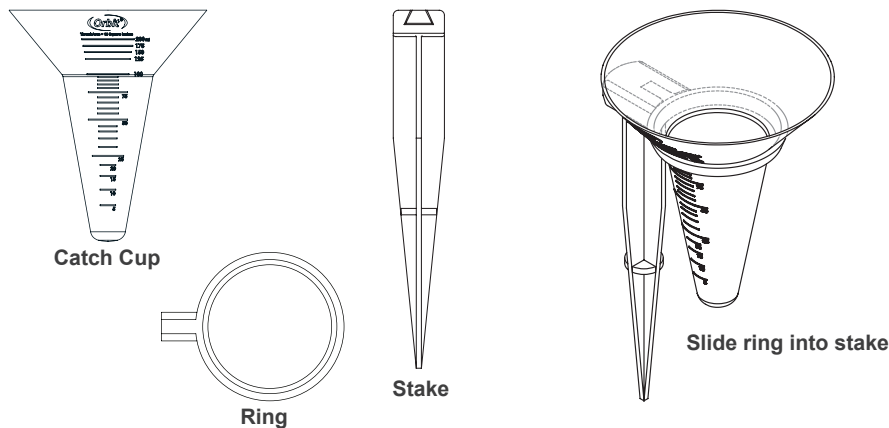

### SPRINKLER CATCH CUPS

The starting point for a successful sprinkler system is a great initial design. Great design needs to be complemented by great equipment. Finally, the sprinkler system needs to be well maintained with compatible, consistent equipment. Orbit Sprinkler Catch Cups and the Orbit Watering Schedule application are the best way for you to check the quality of your system design, equipment and maintenance, and to set your sprinkler timer to deliver the right amount of water at the right time.

#### ASSEMBLY

Remove cups, rings and stakes from package. Slide each ring on to top of stake. The stake pushes into the ground and the cup sits in the ring.