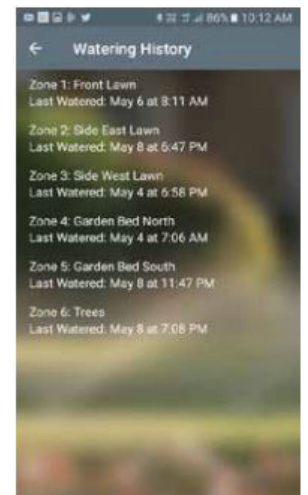

#### SCREENSHOTS OF THE B-HYVE APPLICATION

Home screen: Current temperature and next watering

Calendar: Watering days for the next month

Smart watering: Set per zone to save water

Manual water: Added photo and time left to irrigate

Result of irrigation showing: Starting moisture level, irrigation, rainfall, evaporation equalling net moisture in root zone

Watering history: Overview per day

Note: For use in cold water irrigation systems only, for all other applications please consult HR Products Images are a guide only and may not represent final product