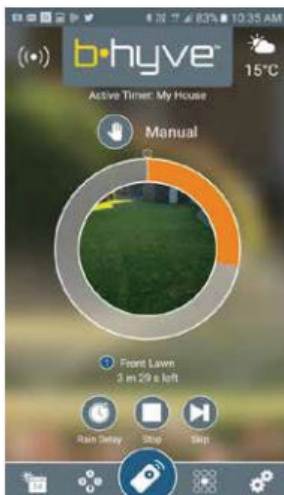

### ORBIT B-HYVE SMART WI-FI HOSE TAP TIMER WITH HUB

#### SCREENSHOTS OF THE B-HYVE APPLICATION

Home screen: Current temperature and next watering

Calendar: Watering days for the next month

Smart watering: Set per zone to save water

Manual water: Added photo and time left to irrigate

Result of irrigation showing: Starting moisture level, irrigation, rainfall, evaporation equalling net moisture in root zone

Watering history: Overview per day

Note: For use in cold water irrigation systems only, for all other applications please consult HR Products Images are a guide only and may not represent final product