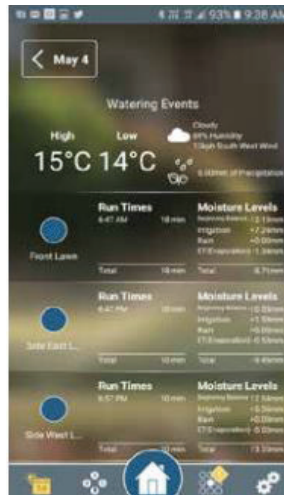

#### SCREENSHOTS OF THE B-HYVE APPLICATION

Home screen: Current temperature and next watering

Calendar: Watering days for the next month

Smart watering: Set per zone to save water

Manual water: Added photo and time left to irrigate

Result of irrigation showing: Starting moisture level, irrigation, rainfall, evaporation equalling net moisture in root zone

Watering history: Overview per day

Note: For use in cold water irrigation systems only, for all other applications please consult HR Products Images are a guide only and may not represent final product