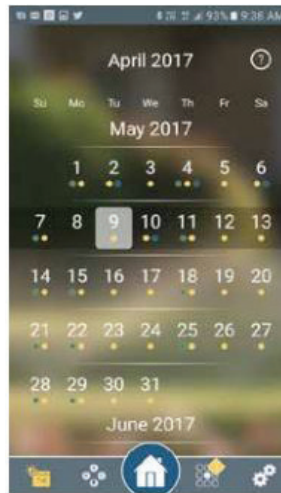

#### SCREENSHOTS OF THE B-HYVE APPLICATION

Home screen: Current temperature and next watering

Calendar: Watering days for the next month

Smart watering: Set per zone to save water

Manual water: Added photo and time left to irrigate