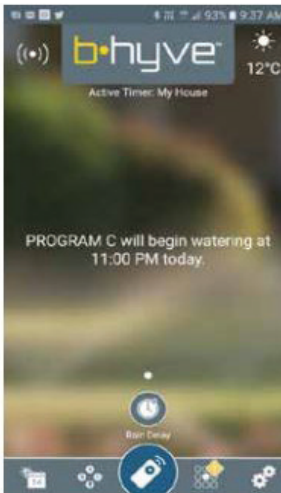

PRODUCT SPECIFICATION

CONTROLLERS

ORBIT B-HYVE SMART WI-FI HOSE TAP TIMER WITH HUB

SCREENSHOTS OF THE B-HYVE APPLICATION

Home screen: Current temperature and next watering