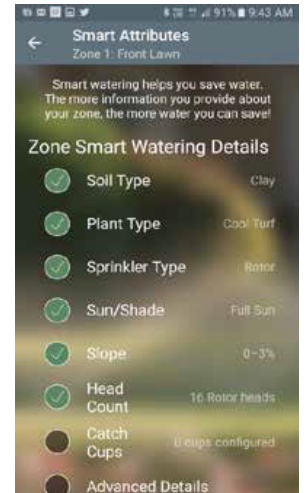

## CONTROLLERS

#### SCREENSHOTS OF THE B-HYVE APPLICATION

Home screen: Current temperature and next watering

Calendar: Watering days for the next month

Smart watering: Set per zone to save water

Manual water: Added photo and time left to irrigate

Result of irrigation showing: Starting moisture level, irrigation, rainfall, evaporation equalling net moisture in root zone

Watering history: Overview per day

Note: For use in cold water irrigation systems only, for all other applications please consult HR Products Images are a guide only and may not represent final product