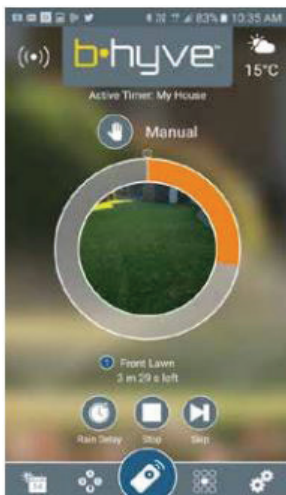

### ORBIT B-HYVE SMART WI-FI INDOOR IRRIGATION CONTROLLER

#### SCREENSHOTS OF THE B-HYVE APPLICATION

Home screen: Current temperature and next watering

Calendar: Watering days for the next month

Smart watering: Set per zone to save water

Manual water: Added photo and time left to irrigate

Result of irrigation showing: Starting moisture level, irrigation, rainfall, evaporation equalling net moisture in root zone

Watering history: Overview per day

Note: For use in cold water irrigation systems only, for all other applications please consult HR Products Images are a guide only and may not represent final product