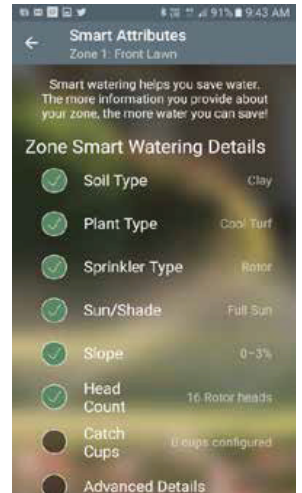

## CONTROLLERS

### ORBIT B-HYVE SMART WI-FI INDOOR IRRIGATION CONTROLLER

#### SCREENSHOTS OF THE B-HYVE APPLICATION

Home screen: Current temperature and next watering

Calendar: Watering days for the next month

Smart watering: Set per zone to save water

Manual water: Added photo and time left to irrigate

Result of irrigation showing: Starting moisture level, irrigation, rainfall, evaporation equalling net moisture in root zone

Watering history: Overview per day

Note: For use in cold water irrigation systems only, for all other applications please consult HR Products Images are a guide only and may not represent final product