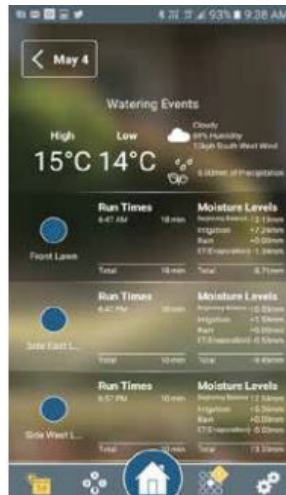

### ORBIT B-HYVE SMART WI-FI INDOOR IRRIGATION CONTROLLER

#### SCREENSHOTS OF THE B-HYVE APPLICATION

Home screen: Current temperature and next watering

Calendar: Watering days for the next month

Smart watering: Set per zone to save water

Manual water: Added photo and time left to irrigate

Result of irrigation showing: Starting moisture level, irrigation, rainfall, evaporation equalling net moisture in root zone

Watering history: Overview per day

Note: For use in cold water irrigation systems only, for all other applications please consult HR Products Images are a guide only and may not represent final product