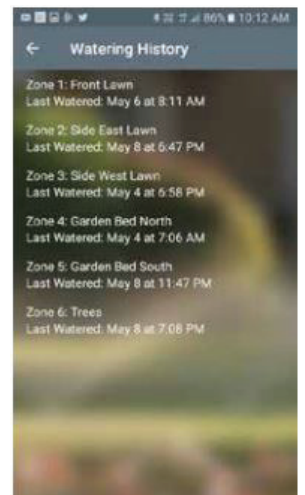

#### SCREENSHOTS OF THE B-HYVE APPLICATION

Home screen: Current temperature and next watering

Calendar: Watering days for the next month

Smart watering: Set per zone to save water

Manual water: Added photo and time left to irrigate

Result of irrigation showing: Starting moisture level, irrigation, rainfall, evaporation equalling net moisture in root zone

Watering history: Overview per day

Note: For use in cold water irrigation systems only, for all other applications please consult HR Products Images are a guide only and may not represent final product