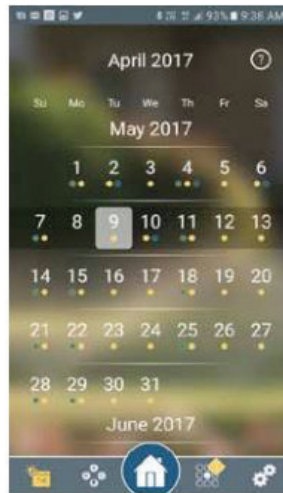

## CONTROLLERS

#### SCREENSHOTS OF THE B-HYVE APPLICATION

Home screen: Current temperature and next watering

Calendar: Watering days for the next month

Smart watering: Set per zone to save water

Manual water: Added photo and time left to irrigate