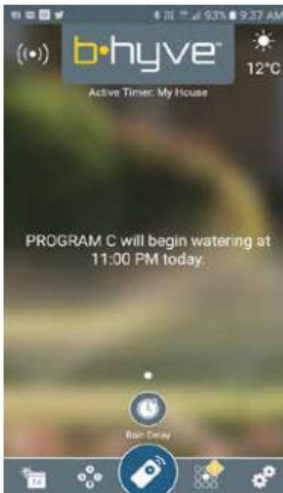

PRODUCT SPECIFICATION

CONTROLLERS

ORBIT B-HYVE SMART WI-FI INDOOR IRRIGATION CONTROLLER

SCREENSHOTS OF THE B-HYVE APPLICATION

Home screen: Current temperature and next watering