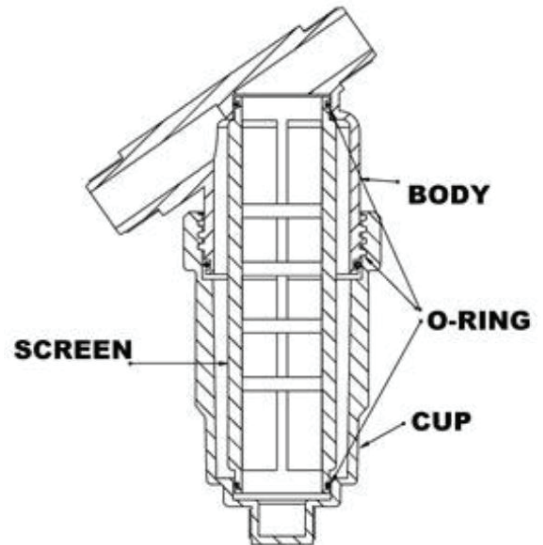

TAVLIT SCREEN FILTERS - 40MM & 50MM

FILTER DIMENSIONS

Filter Dimensions

A: 257mm
B: 240mm
L: 220mm
D: 80mm

Filter Dimensions

A: 257mm
B: 270mm
L: 265mm
D: 80mm

MATERIALS

Body: P.P