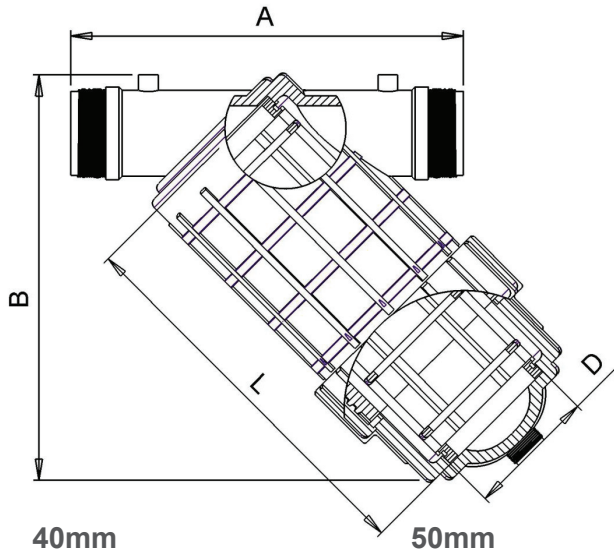

TAVLIT SCREEN FILTERS - 40MM & 50MM

FILTER DIMENSIONS

Filter Dimensions

A: 257mm
B: 240mm
L: 220mm
D: 80mm

Filter Dimensions

A: 257mm
B: 270mm
L: 265mm
D: 80mm

MATERIALS

Body: P.P