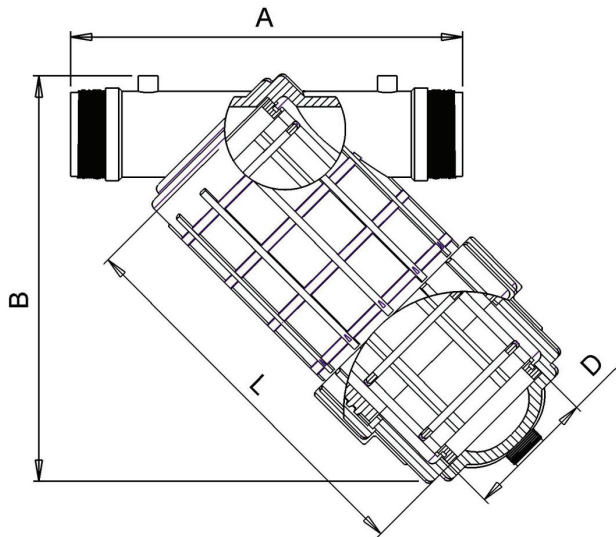

### TAVLIT DISC FILTERS - 20MM - 50MM

#### FILTER DIMENSIONS

Physical Dimensions	A	B	L	D
Model	mm	mm	mm	mm
20-25mm	121	160	153	31
40mm	257	240	220	80
50mm	257	270	265	80