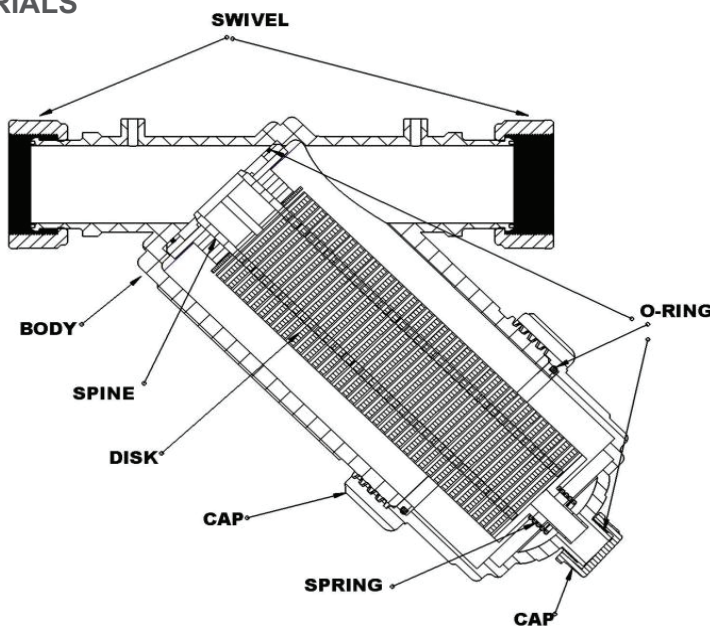

MATERIALS

Body: P.P
Spin: P.P
Cup: P.P
Disc: P.P
Sleeve: P.P
Springs: Stainless Steel
O-Rings: EPDM

FILTRATION_TAVLIT_SFXXDXXX_V1.05-20

www.hrproducts.com.au

PERTH

PH: 08 9484 6500

FAX: 08 9455 1680

hrsales@hrproducts.com.au

SYDNEY

PH: 02 9616 1300

FAX: 02 9725 5283

infonsw@hrproducts.com.au

MELBOURNE

PH: 03 8458 7400

FAX: 03 9457 7400

infovic@hrproducts.com.au

BRISBANE

PH: 07 3080 6200

FAX: 07 3806 0533

infoqld@hrproducts.com.au

ADELAIDE

PH: 08 8408 7200

FAX: 08 8341 0707

infosaa@hrproducts.com.au