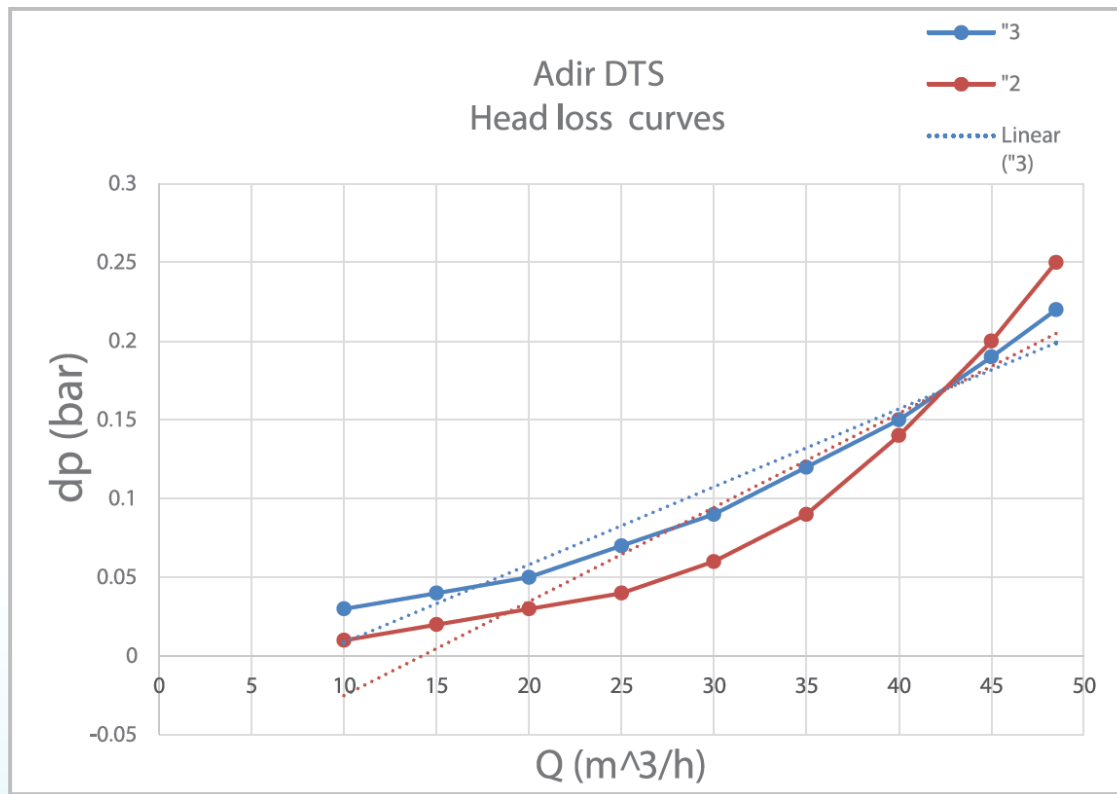

Head loss Charts

Dimensions (mm)	One Action
A	750
B	645
C	235

Specifications subject to change without notice – Product drawings / images are representative only and are subject to change.

PERTH

PH: 08 9455 1677
FAX: 08 9455 1680
hrsales@hrproducts.com.au

SYDNEY

PH: 02 9725 5733
FAX: 02 725 5283
infonsw@hrproducts.com.au

MELBOURNE

PH: 03 9457 7500
FAX: 03 9457 7400
infovic@hrproducts.com.au

BRISBANE

PH: 07 3806 0522
FAX: 07 3806 0533
infoqld@hrproducts.com.au

ADELAIDE

PH: 08 8341 0008
FAX: 08 8341 0707
infosasa@hrproducts.com.au