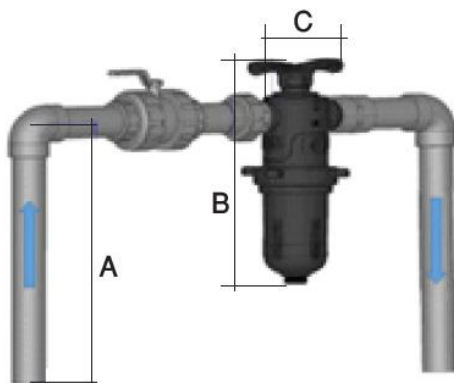

## Head loss Charts

Dimensions (mm)	One Action
A	750
B	645
C	235

Specifications subject to change without notice – Product drawings / images are representative only and are subject to change.