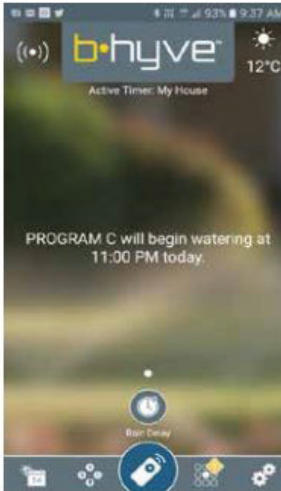

SMART WATERING CAPABILITIES TO CONSERVE WATER - WIFI HUB

- Tap Timer smart watering setting, acts as a rain delay based on forecast with standard controller station programming
- Smart watering, allows user to set irrigation condition
- Wi-Fi functional Android, iOS mobile platform > no charge
- Must be connected to home network via HUB for smart watering settings
- Programmable from mobile application
- WeatherSense™ technology that provides smart watering based on site conditions such as slope, soil type, sun/shade, historical ET and live weather feeds
- Smart watering restrictions based on odd/even or selective days

PRODUCT SPECIFICATION

CONTROLLERS

ORBIT B-HYVE BLUETOOTH HOSE TAP TIMER

SCREENSHOTS OF THE B-HYVE APPLICATION

Home screen: Current temperature and next watering

Calendar: Watering days for the next month

Smart watering: Set per zone to save water

Manual water: Added photo and time left to irrigate

Result of irrigation showing: Starting moisture level, irrigation, rainfall, evaporation equalling net moisture in root zone

Watering history: Overview per day