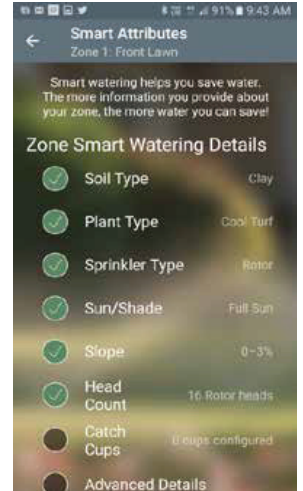

PRODUCT SPECIFICATION

CONTROLLERS

ORBIT B-HYVE BLUETOOTH HOSE TAP TIMER

SCREENSHOTS OF THE B-HYVE APPLICATION

Home screen: Current temperature and next watering

Calendar: Watering days for the next month

Smart watering: Set per zone to save water

Manual water: Added photo and time left to irrigate

Result of irrigation showing: Starting moisture level, irrigation, rainfall, evaporation equalling net moisture in root zone

Watering history: Overview per day