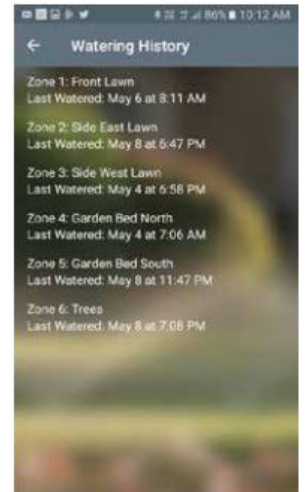

PRODUCT SPECIFICATION

CONTROLLERS

ORBIT B-HYVE BLUETOOTH HOSE TAP TIMER

SCREENSHOTS OF THE B-HYVE APPLICATION

Home screen: Current temperature and next watering

Calendar: Watering days for the next month

Smart watering: Set per zone to save water

Manual water: Added photo and time left to irrigate

Result of irrigation showing: Starting moisture level, irrigation, rainfall, evaporation equalling net moisture in root zone

Watering history: Overview per day