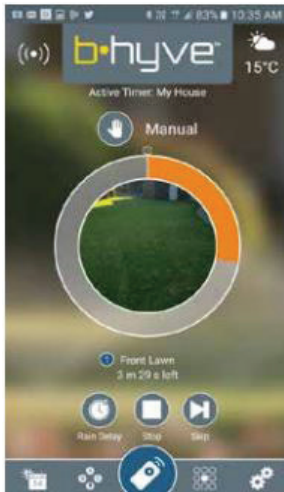

PRODUCT SPECIFICATION

CONTROLLERS

ORBIT B-HYVE BLUETOOTH HOSE TAP TIMER

SCREENSHOTS OF THE B-HYVE APPLICATION

Home screen: Current temperature and next watering

Calendar: Watering days for the next month

Smart watering: Set per zone to save water

Manual water: Added photo and time left to irrigate

Result of irrigation showing: Starting moisture level, irrigation, rainfall, evaporation equalling net moisture in root zone

Watering history: Overview per day