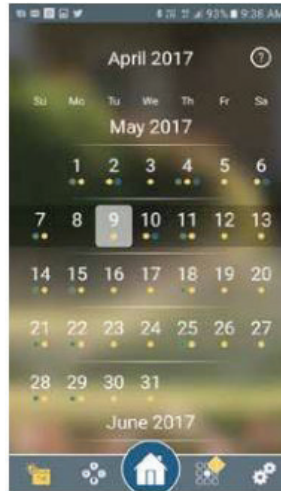

PRODUCT SPECIFICATION

CONTROLLERS

ORBIT B-HYVE BLUETOOTH HOSE TAP TIMER

SCREENSHOTS OF THE B-HYVE APPLICATION

Home screen: Current temperature and next watering

Calendar: Watering days for the next month

Smart watering: Set per zone to save water

Manual water: Added photo and time left to irrigate

Result of irrigation showing: Starting moisture level, irrigation, rainfall, evaporation equalling net moisture in root zone

Watering history: Overview per day