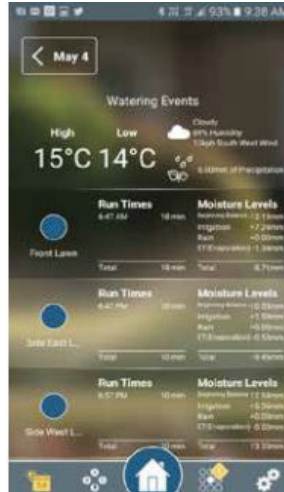

PRODUCT SPECIFICATION

CONTROLLERS

ORBIT B-HYVE BLUETOOTH HOSE TAP TIMER

SCREENSHOTS OF THE B-HYVE APPLICATION

Home screen: Current temperature and next watering

Calendar: Watering days for the next month

Smart watering: Set per zone to save water

Manual water: Added photo and time left to irrigate

Result of irrigation showing: Starting moisture level, irrigation, rainfall, evaporation equalling net moisture in root zone

Watering history: Overview per day