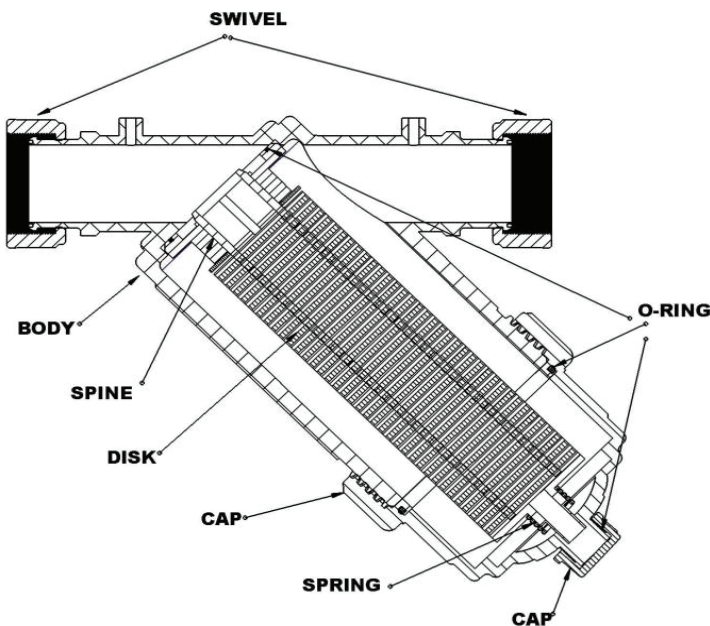

TAVLIT DISC FILTERS - 20MM - 50MM

Tavlit Screen Filters are used for protection in drip, spray and sprinkler watering systems. Filters are available in sizes from 20mm to 50mm.

Features

- Unique: Swivel quick installation
- Interchangeable filtration elements:
Disc and Screen elements fit the same filter body
- High Flow, low pressure loss
- Easy maintenance
- UV Resistant
- Removable flushing cap
- BSP male or female thread

Part No.	Description
20mm Tavlit Disc Filters	
SF34D120	20mm x 120 disc (Red)
25mm Tavlit Disc Filters	
SF1D120	25mm x 120 disc (Red)
40mm Tavlit Disc Filters	
SF40D120	40mm x 120 disc (Red)
50mm Tavlit Disc Filters	
SF50D120	50mm x 120 disc (Red)
20mm - 50mm Tavlit Plastic Filters - Spare Parts Disc Elements	
SF1DE-120	120m disc element to suit 20/25mm Body
SF40DE-120	120m disc element to suit 40mm Body
SF40DE-140	140m disc element to suit 40mm Body
SF40DE-40	40m disc element to suit 40mm Body
SF40DE-80	80m disc element to suit 40mm Body
SF50DE-120	120m disc element to suit 50mm Body
SF50DE-140	140m disc element to suit 50mm Body
SF50DE-40	40m disc element to suit 50mm Body
SF50DE-80	80m disc element to suit 50mm Body

TAVLIT DISC FILTERS - 20MM - 50MM

FILTER DIMENSIONS

Physical Dimensions				
	A	B	L	D
Model	mm	mm	mm	mm
20-25mm	121	160	153	31
40mm	257	240	220	80
50mm	257	270	265	80

MATERIALS

Body: P.P
Spin: P.P
Cup: P.P
Disc: P.P
Sleeve: P.P
Springs: Stainless Steel
O-Rings: EPDM

	20mm	25mm	40mm	50mm
Flow Range LPM	16-66	16-100	33-250	33-300
Disc Filter Area	180cm ²	180cm ²	385cm ²	488cm ²
Disc Mesh Range	80-140	80-140	40-140	40-140