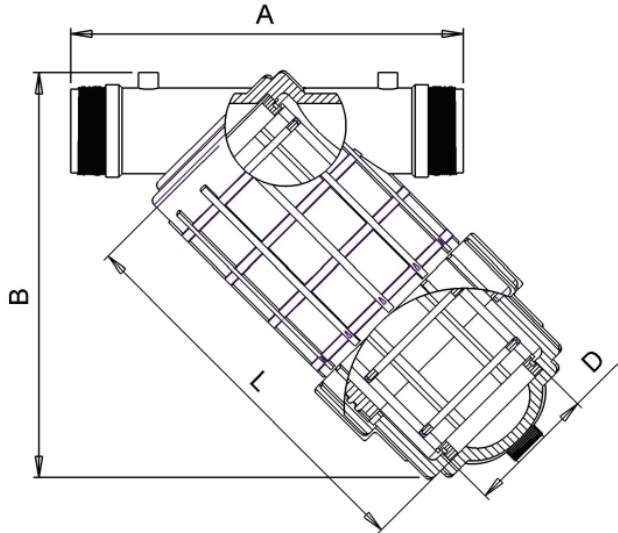

TAVLIT DISC FILTERS - 20MM - 50MM

Tavlit Screen Filters are used for protection in drip, spray and sprinkler watering systems. Filters are available in sizes from 20mm to 50mm.

Features

- Unique: Swivel quick installation
- Interchangeable filtration elements:
Disc and Screen elements fit the same filter body
- High Flow, low pressure loss
- Easy maintenance
- UV Resistant
- Removable flushing cap
- BSP male or female thread

Part No.	Description
20mm Tavlit Disc Filters	
SF34D120	20mm x 120 disc (Red)
25mm Tavlit Disc Filters	
SF1D120	25mm x 120 disc (Red)
40mm Tavlit Disc Filters	
SF40D120	40mm x 120 disc (Red)
50mm Tavlit Disc Filters	
SF50D120	50mm x 120 disc (Red)
20mm - 50mm Tavlit Plastic Filters - Spare Parts Disc Elements	
SF1DE-120	120m disc element to suit 20/25mm Body
SF40DE-120	120m disc element to suit 40mm Body
SF40DE-140	140m disc element to suit 40mm Body
SF40DE-40	40m disc element to suit 40mm Body
SF40DE-80	80m disc element to suit 40mm Body
SF50DE-120	120m disc element to suit 50mm Body
SF50DE-140	140m disc element to suit 50mm Body
SF50DE-40	40m disc element to suit 50mm Body
SF50DE-80	80m disc element to suit 50mm Body

TAVLIT DISC FILTERS - 20MM - 50MM

FILTER DIMENSIONS

Physical Dimensions				
	A	B	L	D
Model	mm	mm	mm	mm
20-25mm	121	160	153	31
40mm	257	240	220	80
50mm	257	270	265	80

MATERIALS

Body: P.P
Spin: P.P
Cup: P.P
Disc: P.P
Sleeve: P.P
Springs: Stainless Steel
O-Rings: EPDM

	20mm	25mm	40mm	50mm
Flow Range LPM	16-66	16-100	33-250	33-300
Disc Filter Area	180cm ²	180cm ²	385cm ²	488cm ²
Disc Mesh Range	80-140	80-140	40-140	40-140