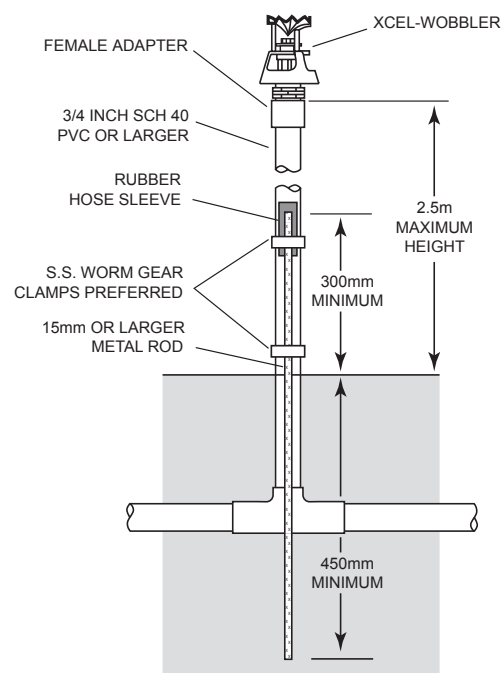

Product Specification

24 Degree X-Cel Wobbler

Applications:

Above ground sprinkler installation for all row crops and mining heap leach processes.

Description:

- Senninger's high angle (24 degree) Xcel-Wobbler maximises the area of coverage. Its unique off-center rotary-action provides extremely uniform coverage at low pressures with a very low evaporative loss.

Specifications:

- New balanced design produces a smooth, stable performance.
- Only one moving part for longer life.
- Built for strength and durability using high-impact engineering grade thermoplastics, no metal parts.
- Inlet Size: 20mm Male.
- Flow rates 0.05 L/s – 0.47 L/s.

The high-angle Xcel-Wobbler provides a maximized area of coverage

	METRIC - Diameter (meters)			
(bar)	0.75	1.0	1.5	2.0
(psi)	10.88	14.50	21.75	29.00
#6 Nozzle - Gold (2.38 mm)				
(L/s)	0.05	0.06	0.07	0.08
0.5 m (m)	12.2	12.7	13.3	13.5
#7 Nozzle - Lime (2.78 mm)				
(L/s)	0.07	0.08	0.10	0.11
0.5 m (m)	12.5	13.0	13.6	13.8
#8 Nozzle - Lavender (3.18 mm)				
(L/s)	0.09	0.11	0.13	0.15
0.5 m (m)	12.8	13.3	13.9	14.1
#9 Nozzle - Grey (3.57 mm)				
(L/s)	0.12	0.14	0.17	0.19
0.5 m (m)	13.1	13.6	14.2	14.4
#10 Nozzle - Turquoise (3.97 mm)				
(L/s)	0.15	0.17	0.21	0.24
0.5 m (m)	13.4	13.9	14.5	14.8
#11 Nozzle - Yellow (4.37 mm)				
(L/s)	0.18	0.20	0.25	0.29
0.5 m (m)	13.7	14.2	14.8	15.1
#12 Nozzle - Red (4.76 mm)				
(L/s)	0.21	0.25	0.30	0.35
0.5 m (m)	14.0	14.6	15.1	15.4
#13 Nozzle - White (5.16 mm)				
(L/s)	0.25	0.29	0.35	0.41
0.5 m (m)	14.3	14.9	15.4	15.7
#14 Nozzle - Blue (5.56 mm)				
(L/s)	0.29	0.33	0.41	0.47
0.5 m (m)	14.6	15.2	15.6	15.8