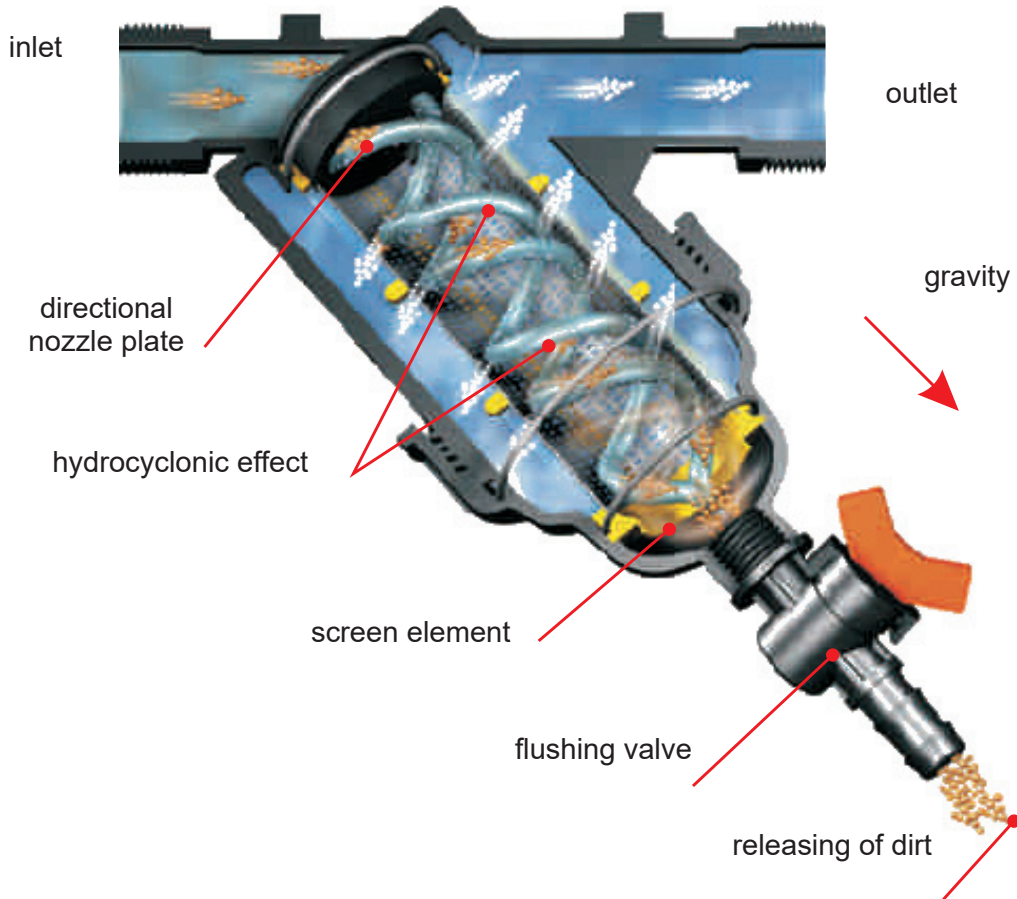

HR PRODUCTS SCREEN FILTERS - 40MM & 50MM

FILTER SCREEN MESH/ MICRON CONVERSIONS

Filter Screen Mesh / Micron Conversions				
Mesh	60	80	120	150
Micron	250	200	125	100
Colour	Grey	Black	Red	Brown