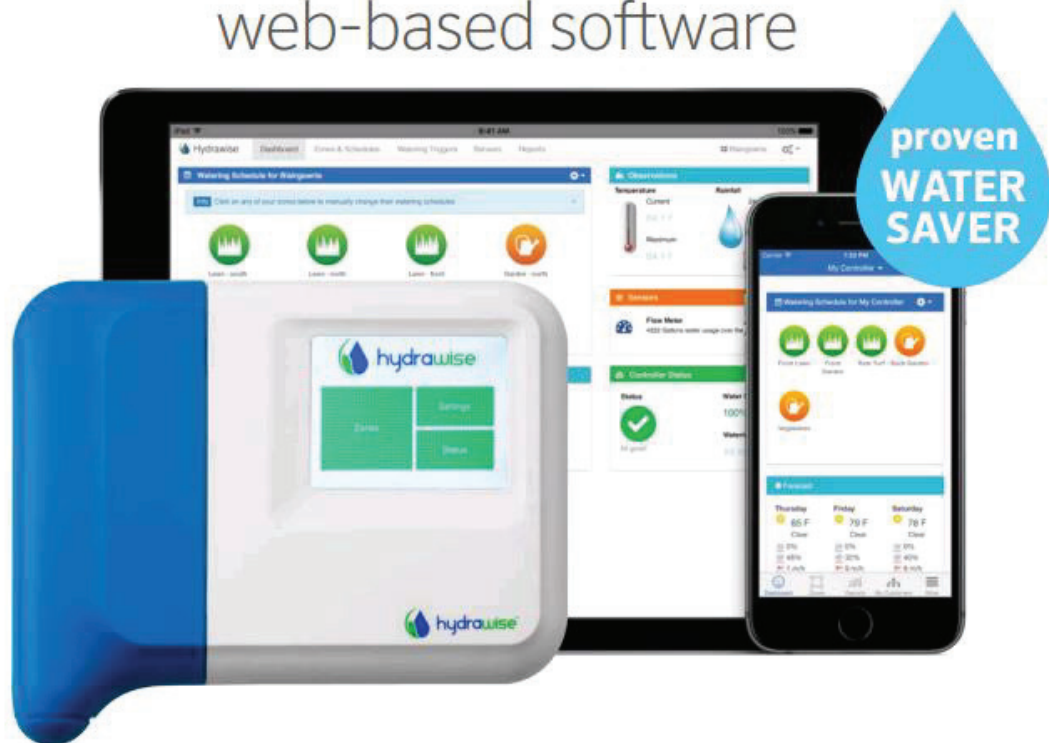

PRODUCT SPECIFICATION

CONTROLLERS

HC Controller with Hydrawise™ web-based software

TAKE CONTROL OF YOUR IRRIGATION AT ANY TIME, FROM ANYWHERE

Reduce costly service calls with remote access to control your irrigation system from your phone, tablet, or computer at any time from wherever you are. No more wasted water. No more dead plants.

EASY TO USE

Simple and straight-forward installation with step-by-step setup wizard. Dashboard control from smartphone, tablet, and PC apps. Touchscreen interface on the HC controller.

SAVE WATER

Uses weather station information and localized forecasts to predict, change, monitor, measure, and report on your irrigation.

SAVE TIME

Remote access anytime via phone, tablet or computer. Contractor management access via account login.

MONITOR WATER USAGE

Optional flow meter to detect broken pipes and spray heads, faulty wiring, or leaky valves. View the water usage for each watering cycle with a flow meter and discover when a zone's water usage is abnormal.